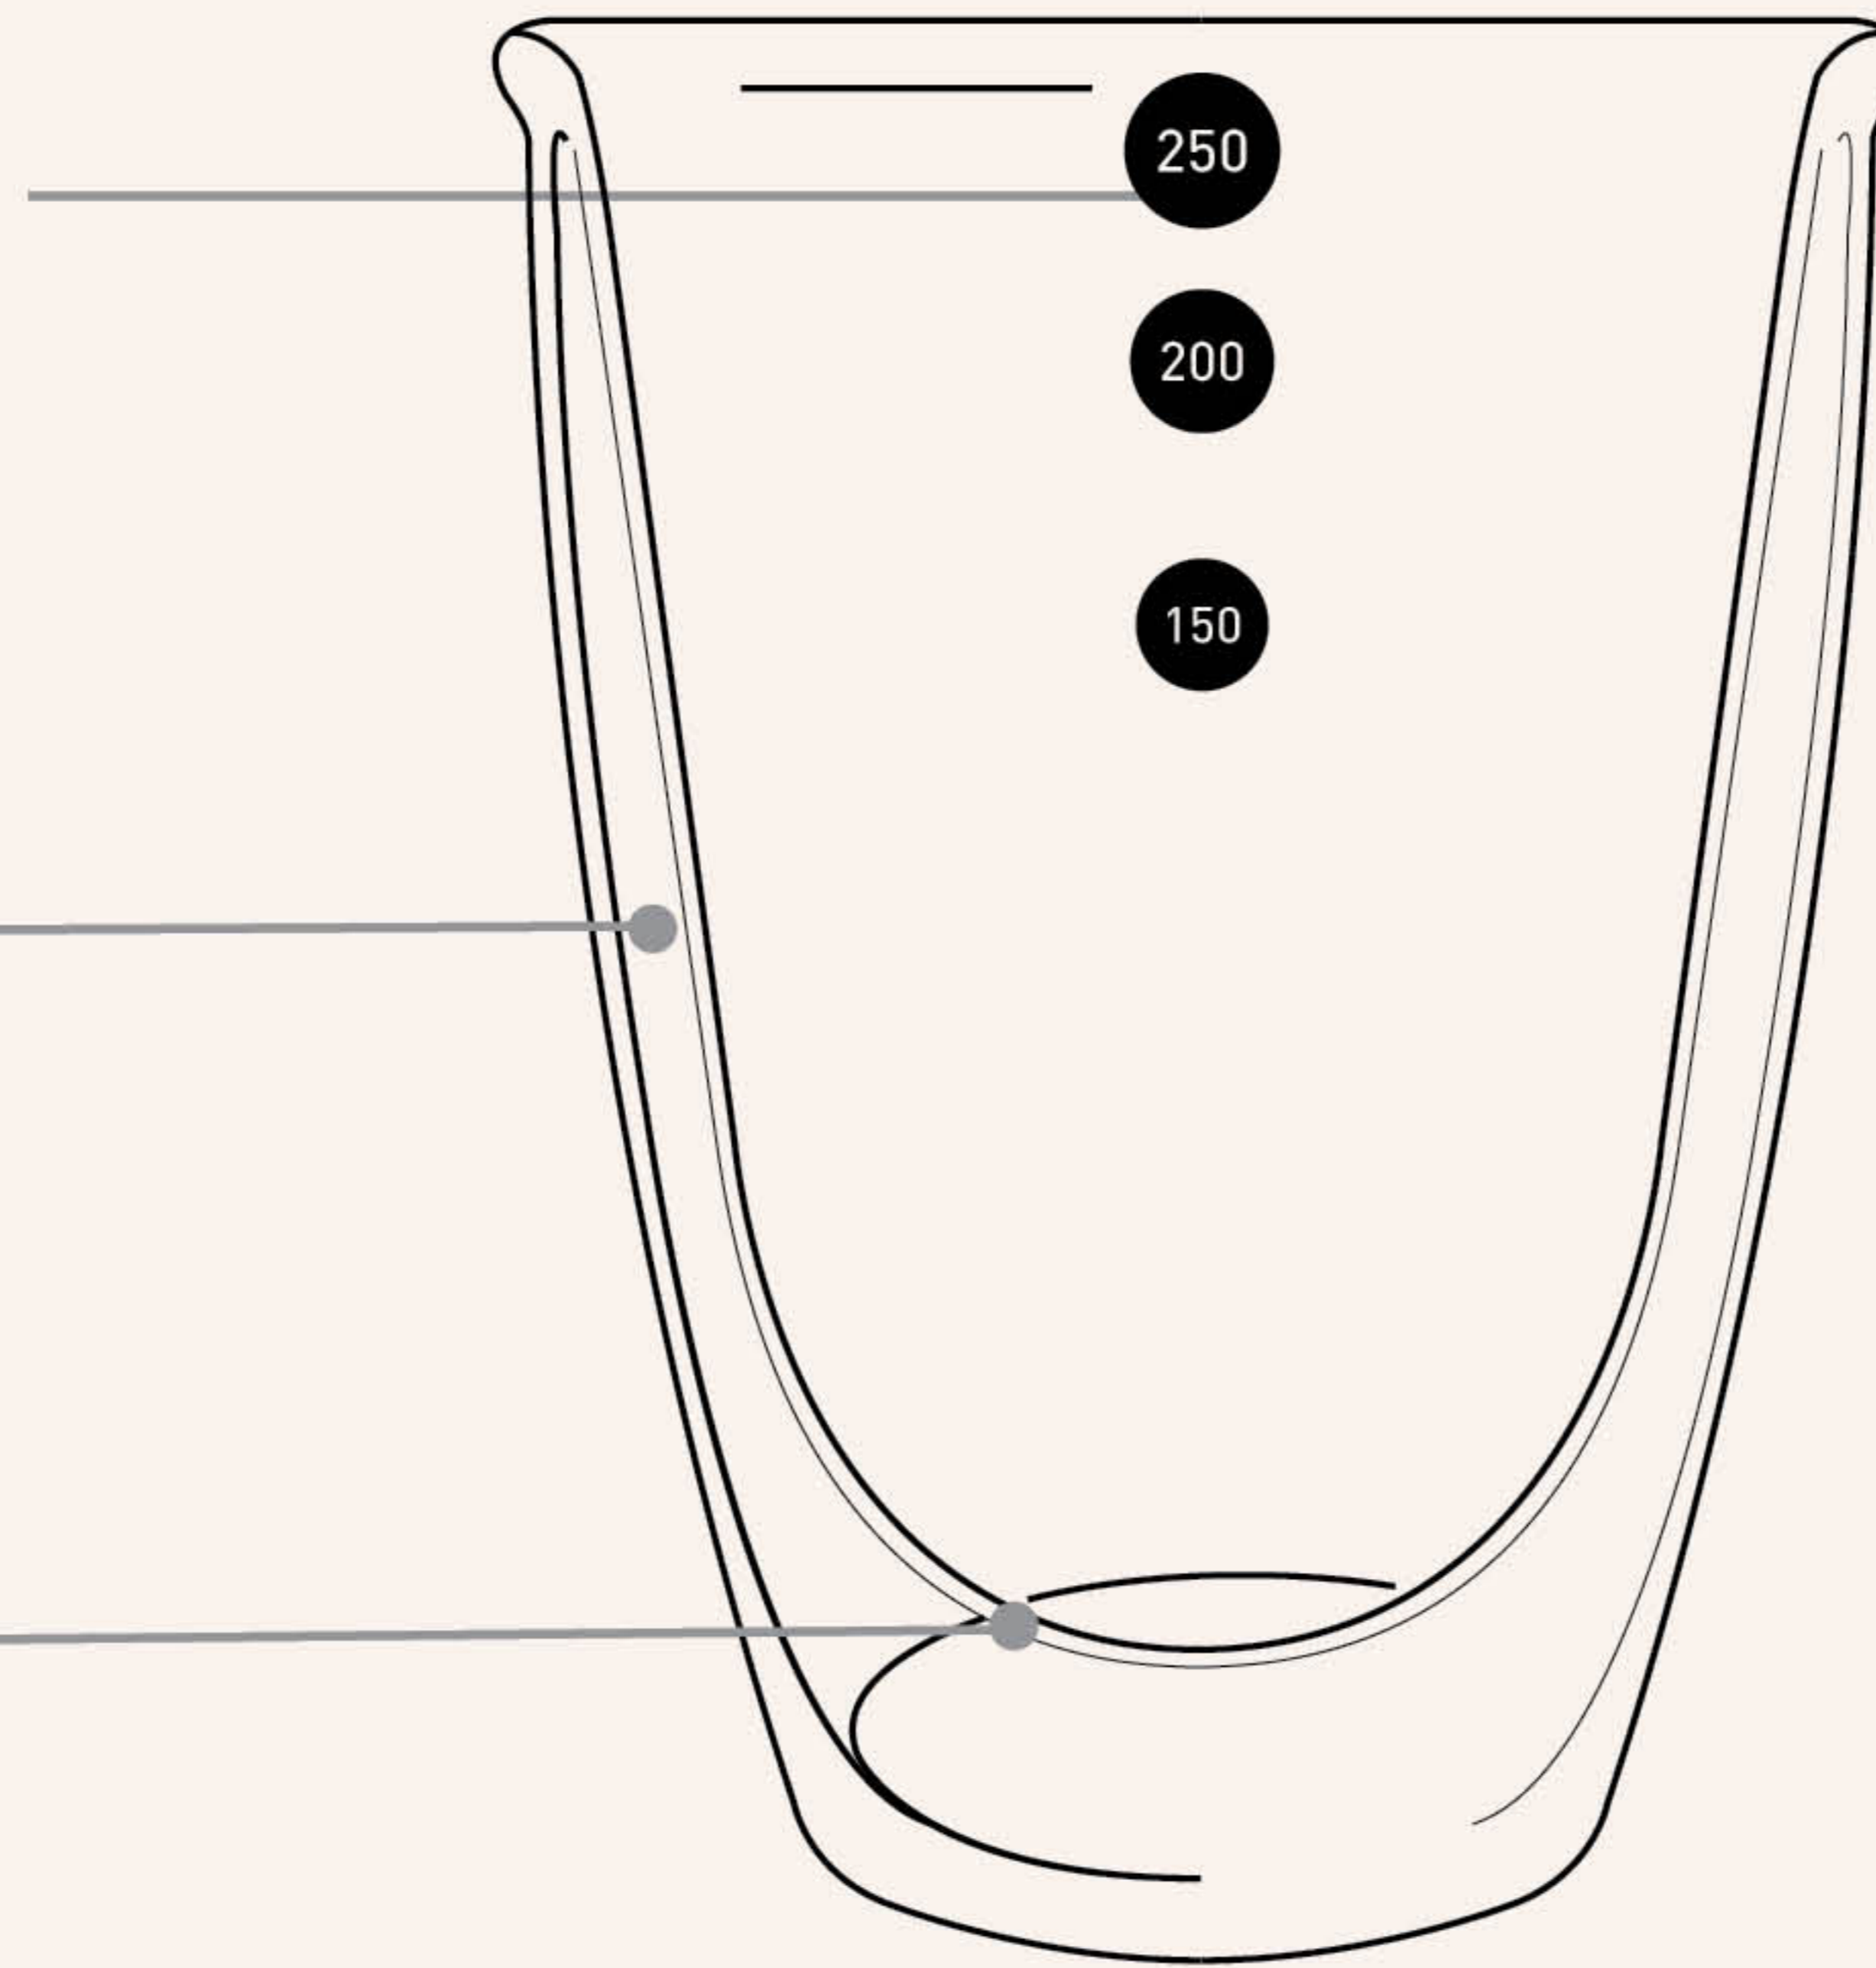

# nomad

Double Walled Mug

Indicator of 150, 200 and 250ml  
(5oz, 6.5oz, 8oz)

Double wall to maintain  
temperature.

Barista grade internal curve

# nomad double walled mug

250ml (8.50oz)

C111-03ABR  
brown

C111-05ARE  
red

C111-06AYE  
yellow

C111-08AMT  
mint

C111-07ATE  
teal

C111-09ABL  
river blue

C111-04ADE  
denim

C111-02ABK  
black

C111-10ATP  
taupe

C111-01AWH  
white

C111-13ACA  
caramel

C111-15ABE  
berry

C111-16ARO  
rose

C111-17ABC  
butter cup